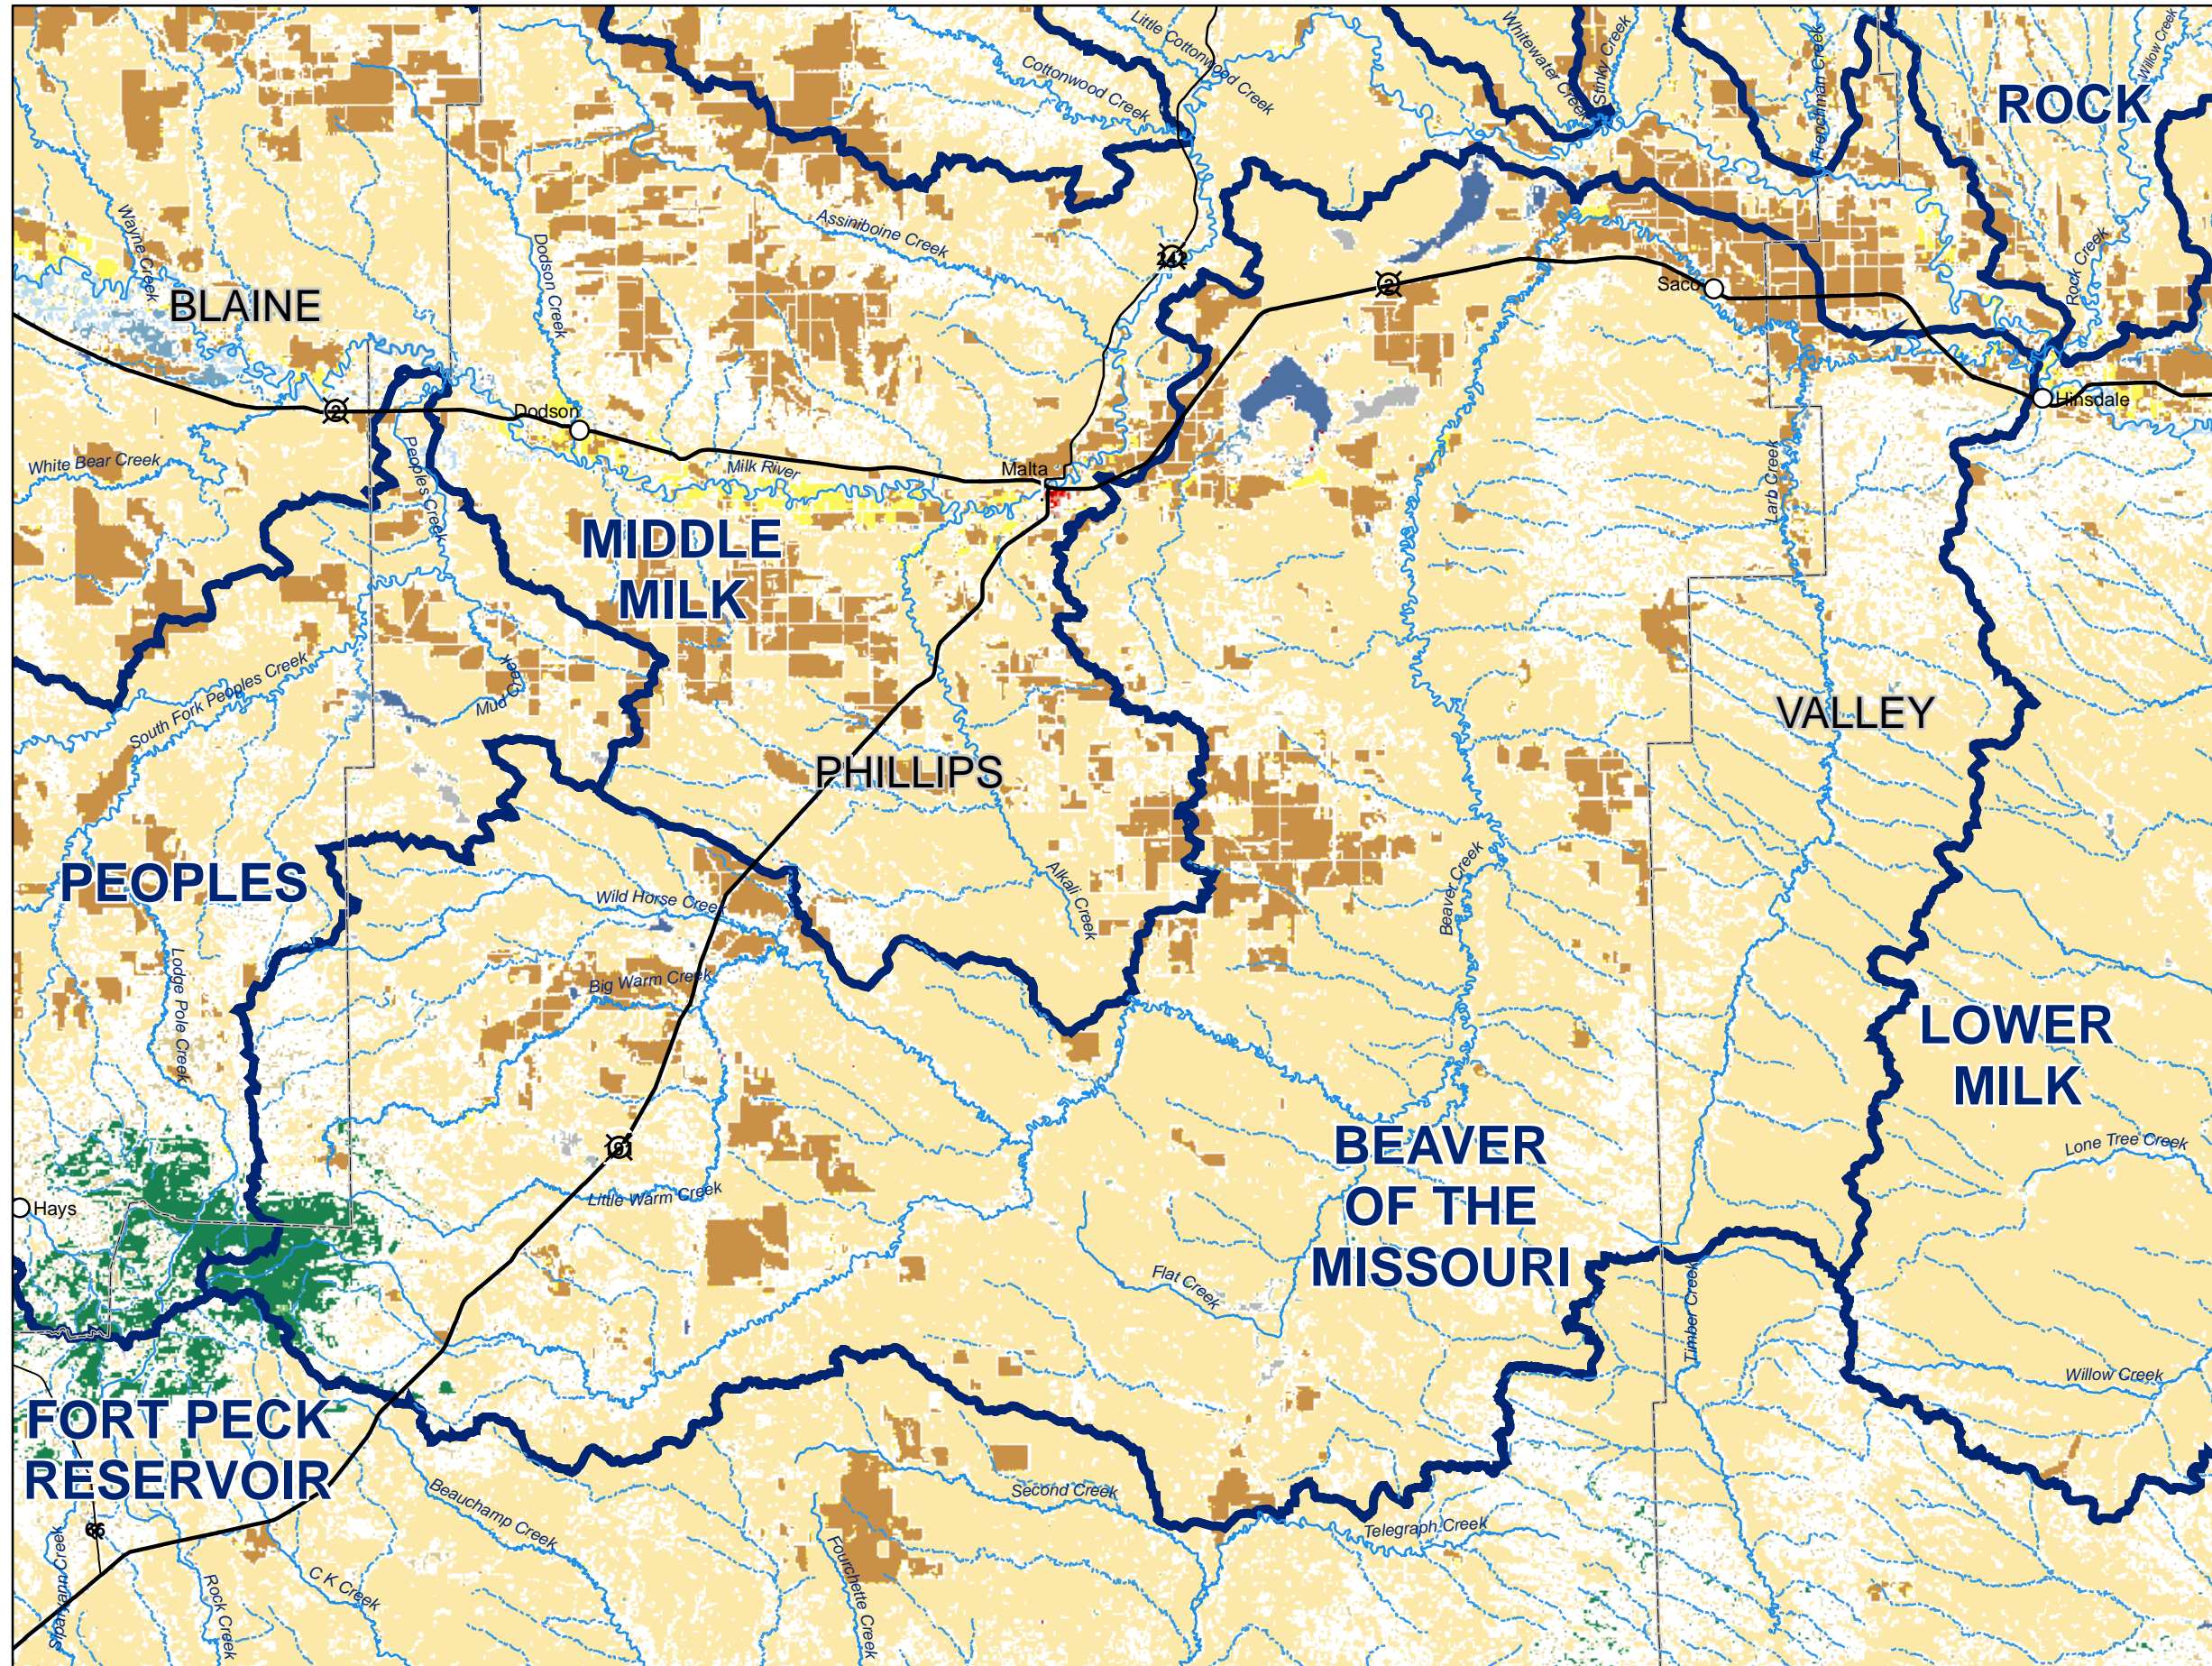

BEAVER OF THE MISSOURI

HUC 10050014

Legend

- Perennial River
- Intermittent Stream
- County
- Sub Basin (Fourth Code)

National Landcover Data Set
USGS 2002

- Open Water
- Perennial Ice/Snow
- Developed Open Space
- Developed Low Intensity
- Developed Medium Intensity
- Developed High Intensity
- Bare Rock/Sand/Clay
- Deciduous Forest
- Evergreen Forest
- Mixed Forest
- Shrub/Scrub
- Grasslands/Herbaceous
- Pasture/Hay
- Row Crops
- Woody Wetlands
- Emergent Herbaceous Wetlands
- No Data

Map Scale: 1:400,000